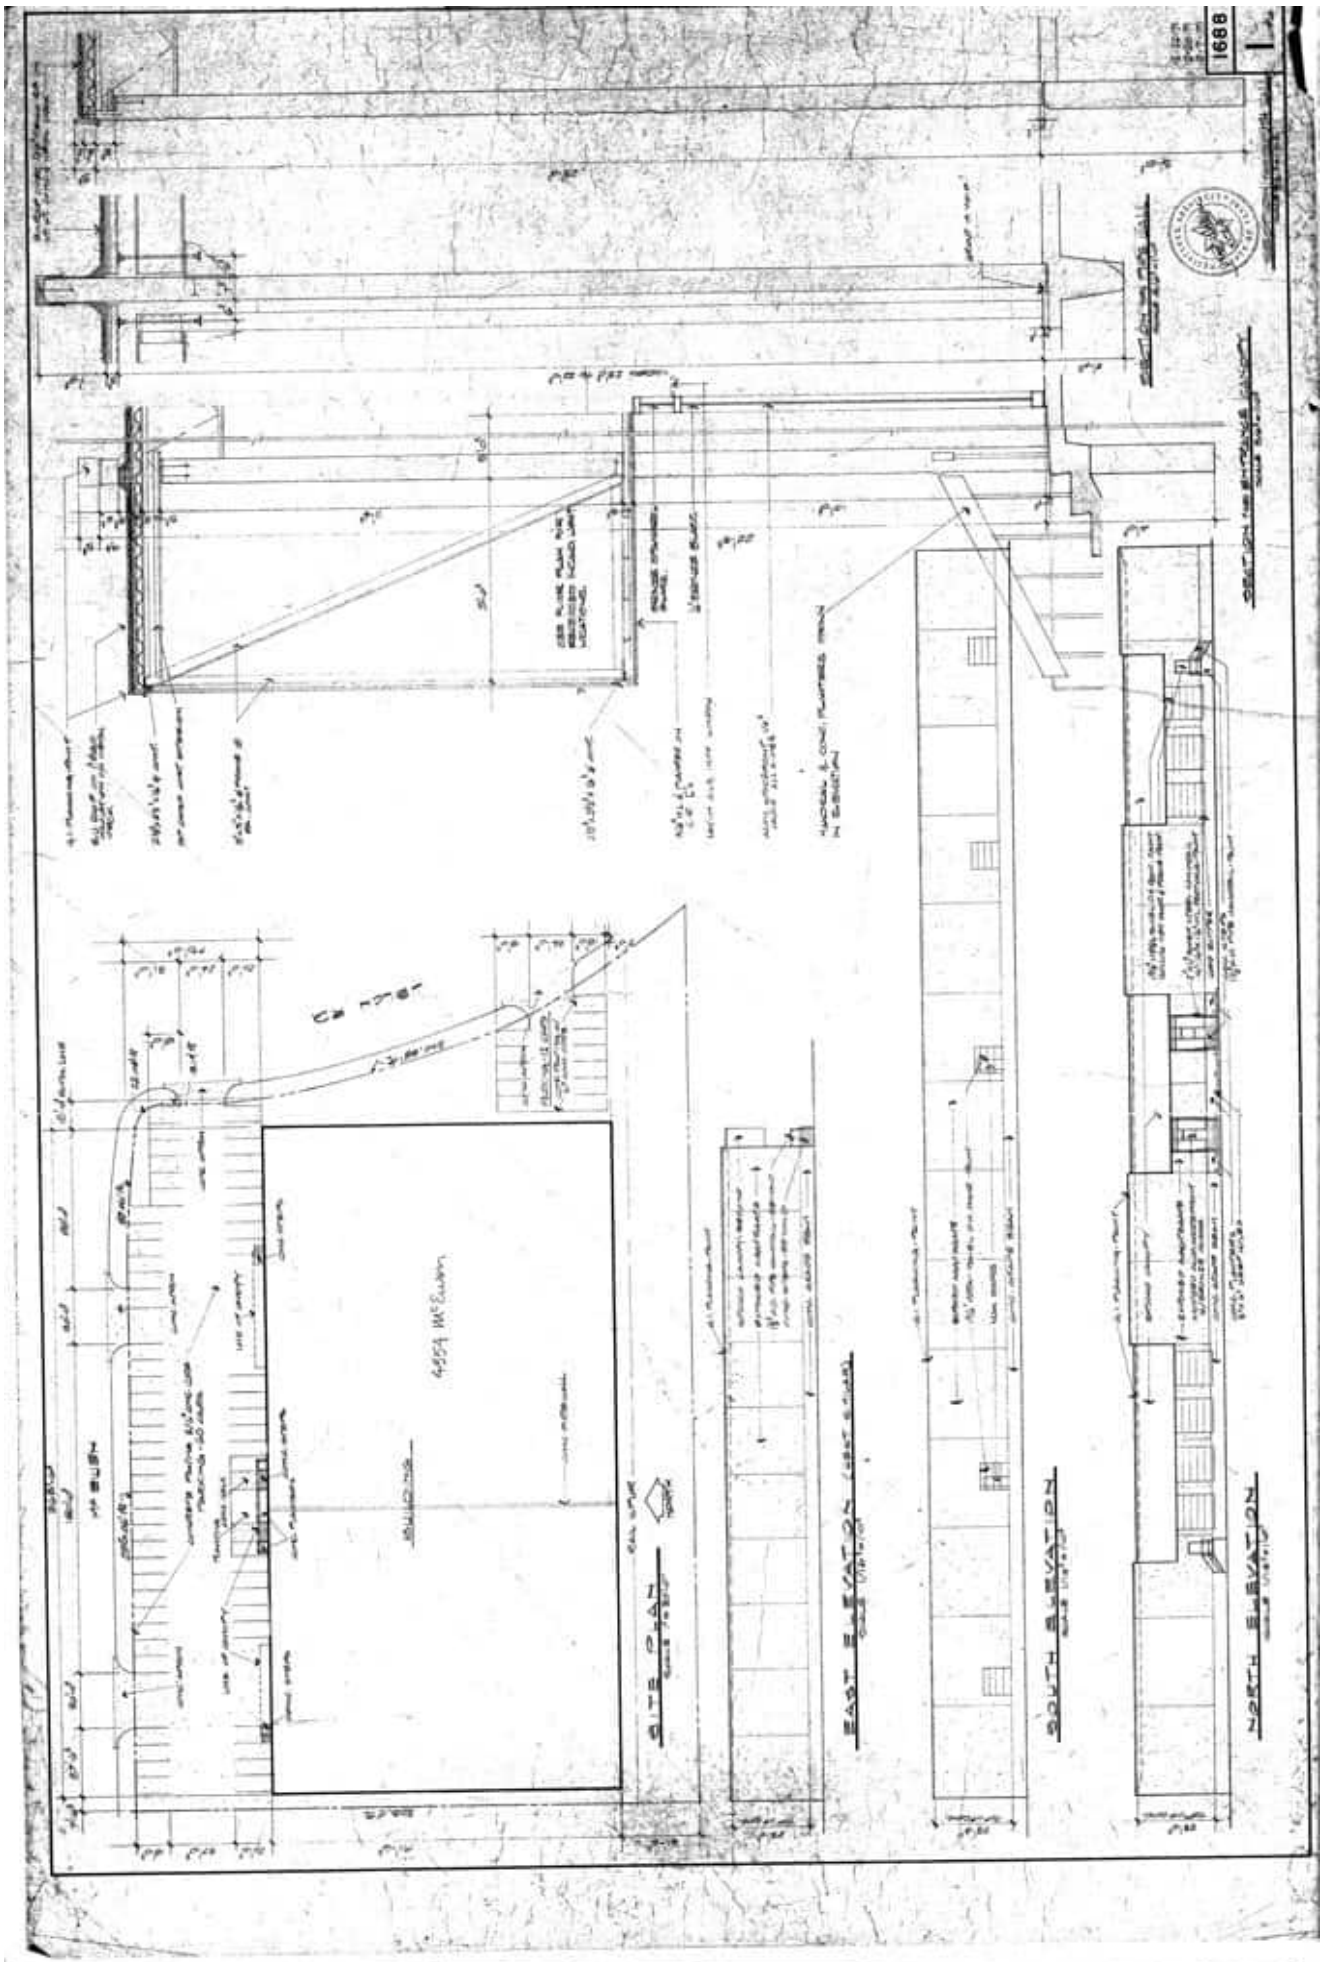

4550 McEwen Road-Dallas-TX

Total Square Footage: 30,000
Warehouse Square Footage: 27,348
Office square footage: 2,652

Clear Height (ft.): 20

Truck Apron Depth (ft.):

Truck Doors: 3

Rail Doors: 2

Parking: 20

Sprinklered: Yes

Site Plan

Floor Plan